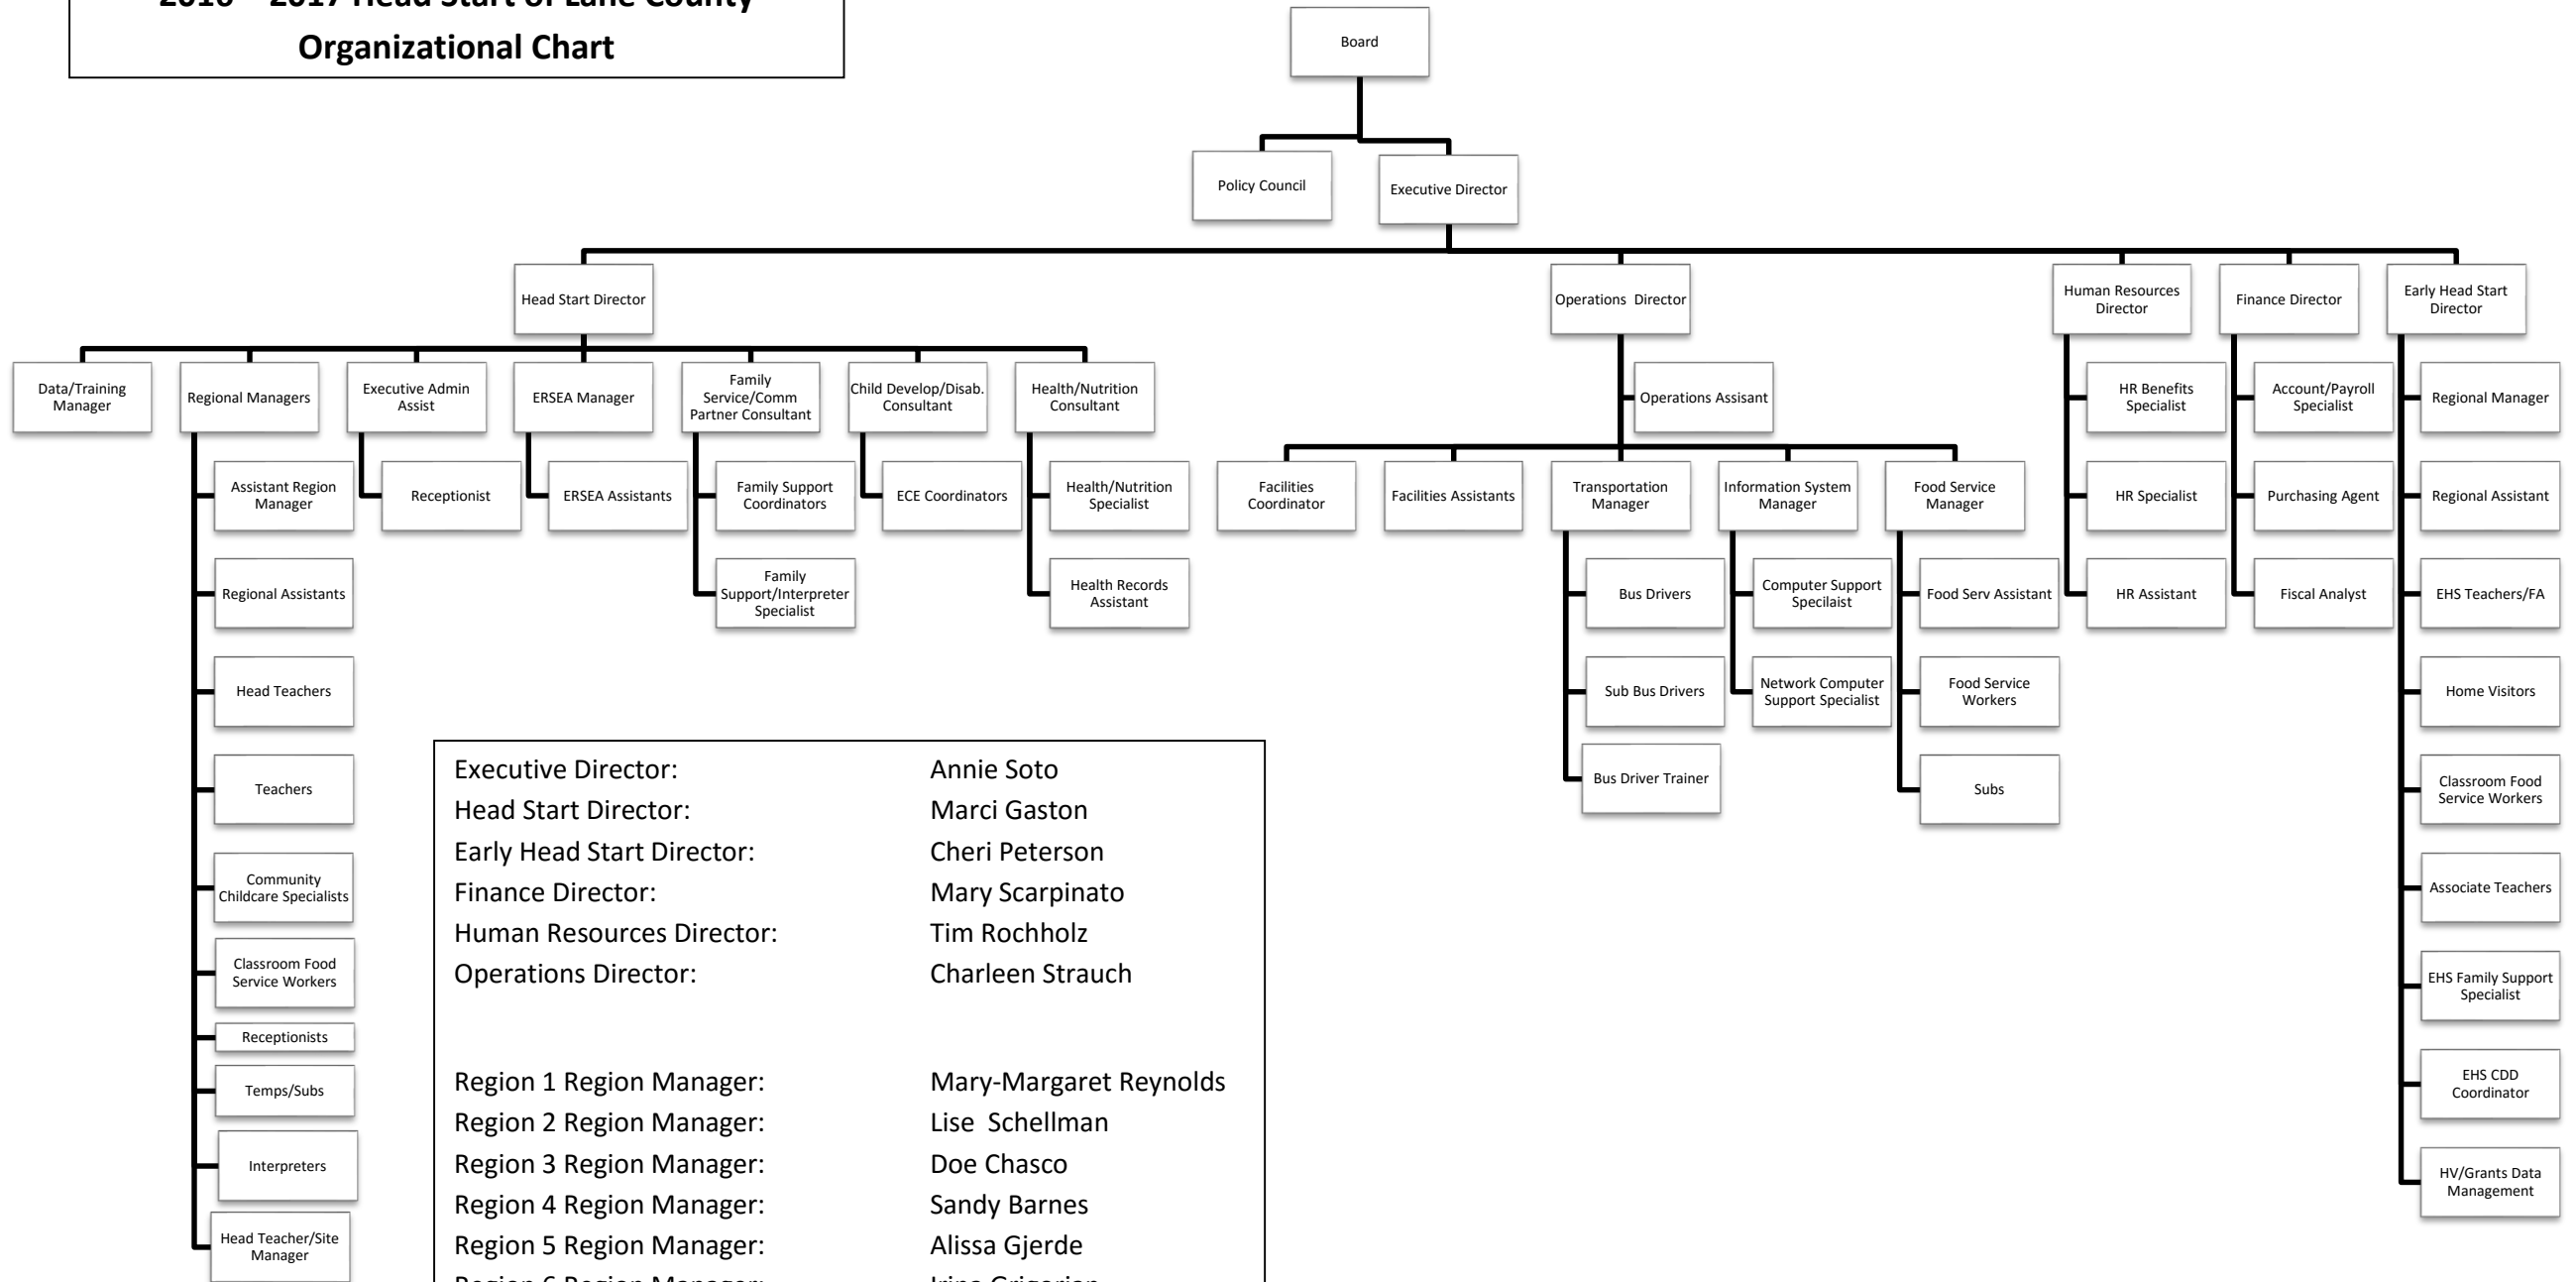

**2016 – 2017 Head Start of Lane County
Organizational Chart**

Executive Director:	Annie Soto
Head Start Director:	Marci Gaston
Early Head Start Director:	Cheri Peterson
Finance Director:	Mary Scarpinato
Human Resources Director:	Tim Rochholz
Operations Director:	Charleen Strauch
Region 1 Region Manager:	Mary-Margaret Reynolds
Region 2 Region Manager:	Lise Schellman
Region 3 Region Manager:	Doe Chasco
Region 4 Region Manager:	Sandy Barnes
Region 5 Region Manager:	Alissa Gjerde
Region 6 Region Manager:	Irina Grigorian
Region 7 Region Manager:	Leslie Cooper-Parsons
Region 9 is Early Head Start:	David Neubauer