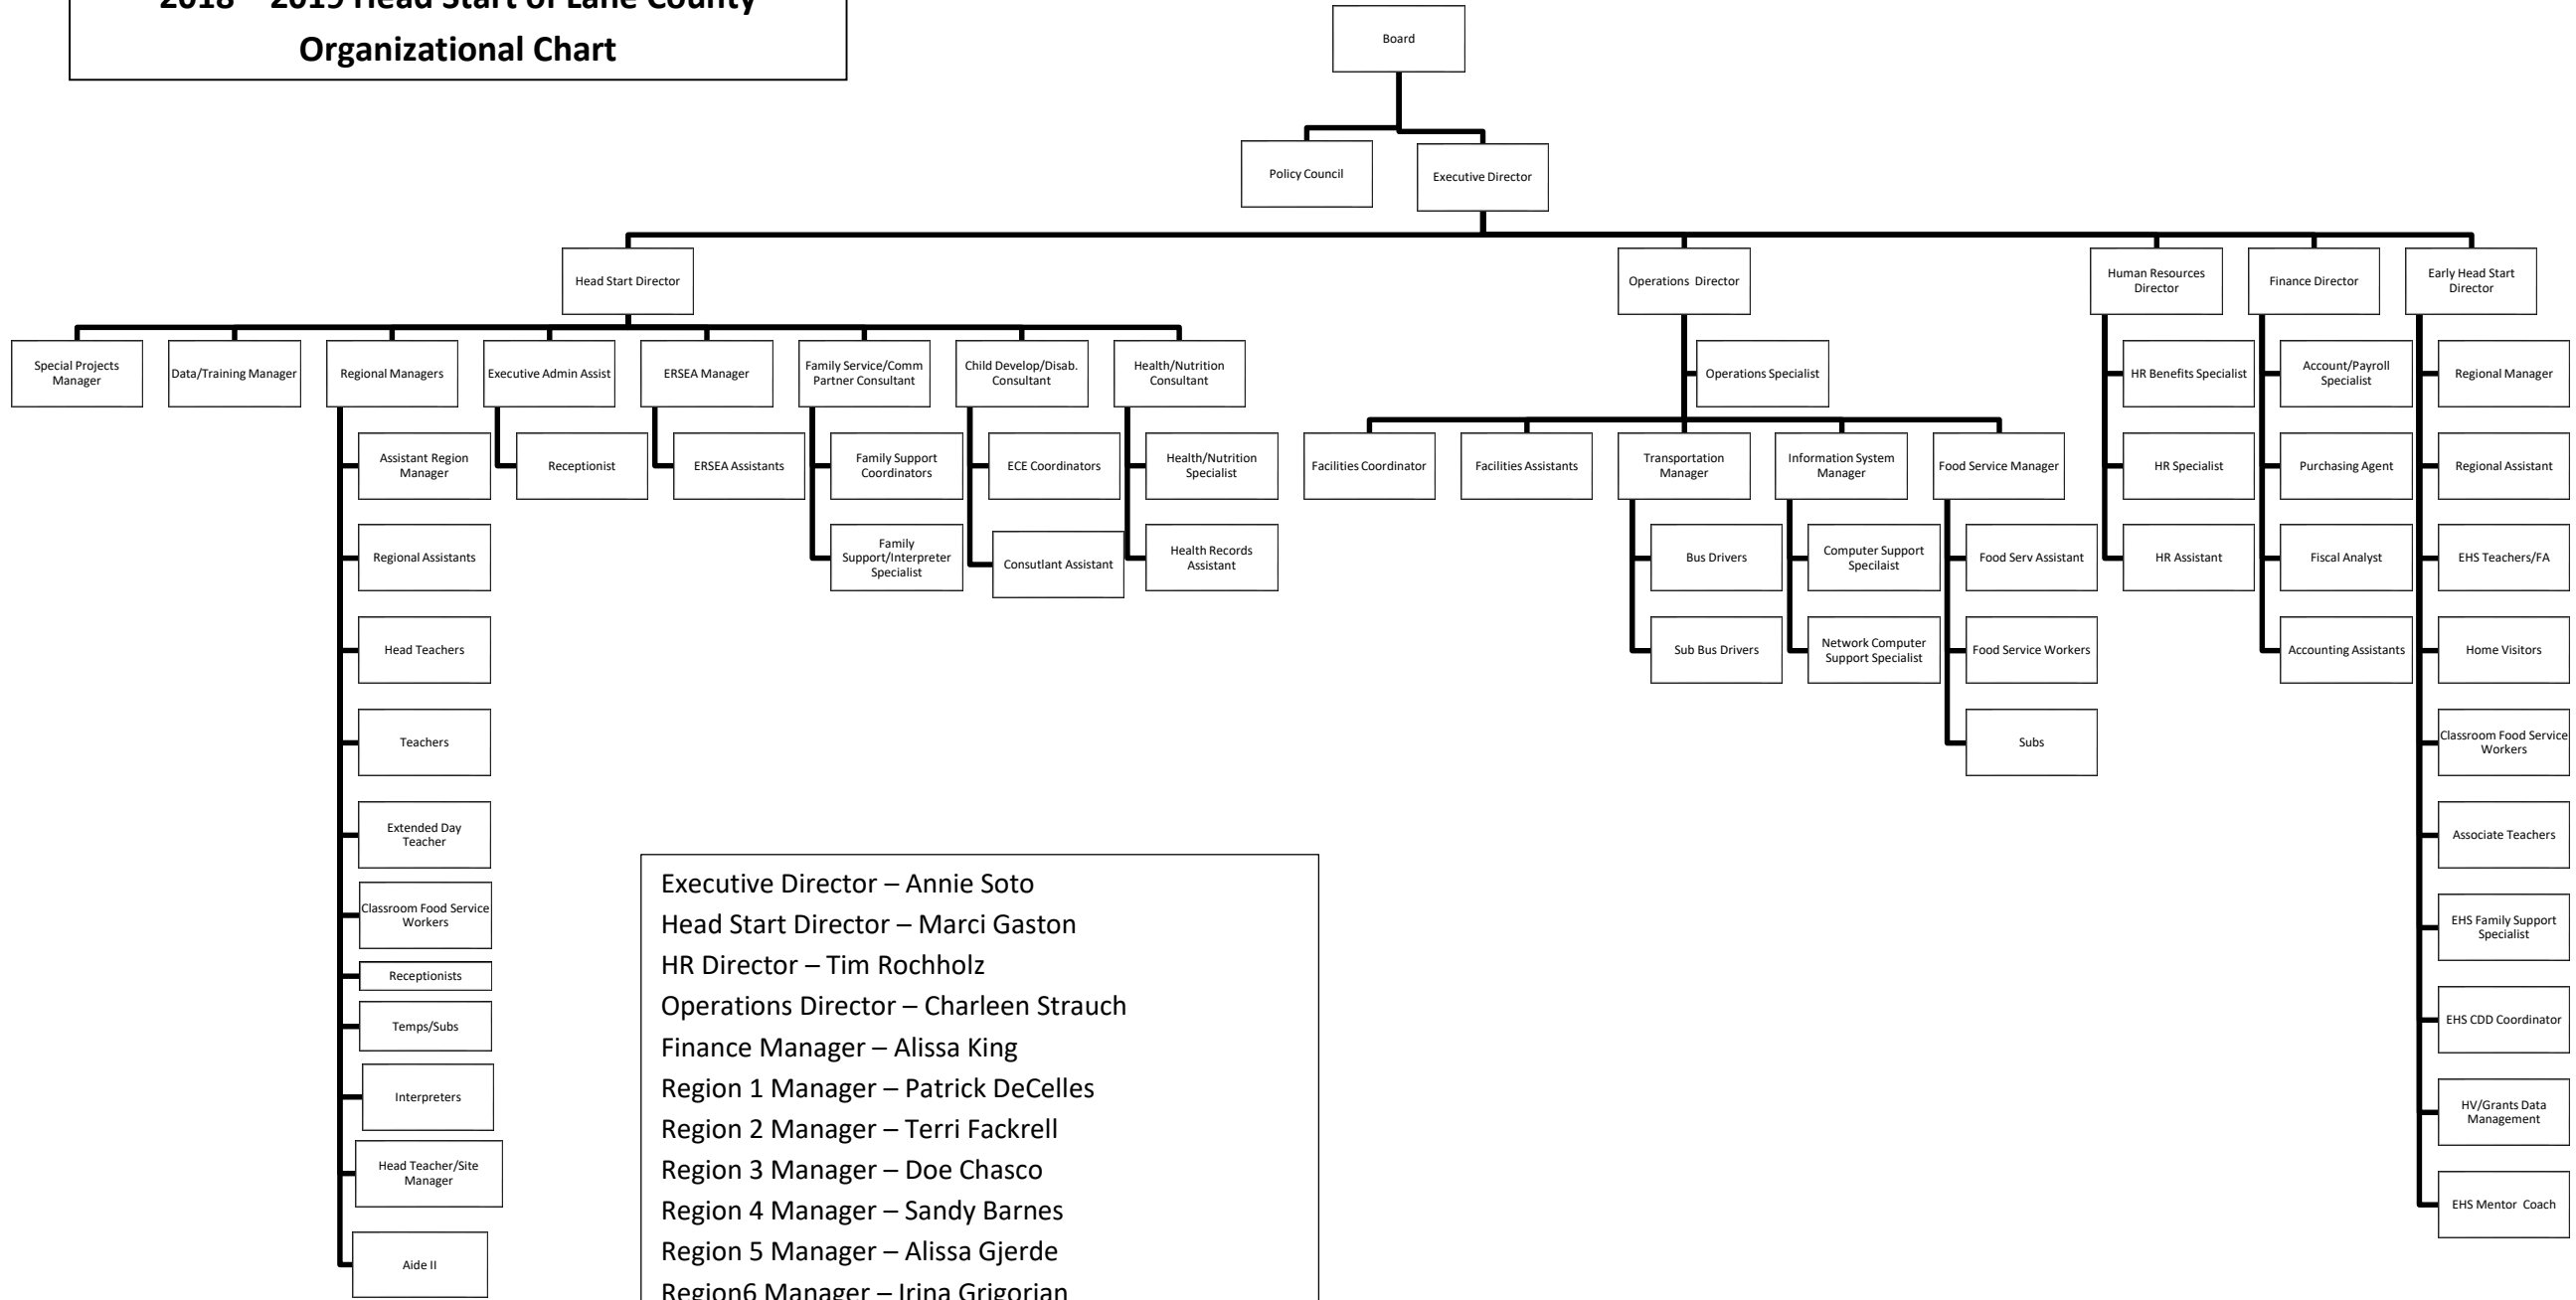

**2018 – 2019 Head Start of Lane County
Organizational Chart**

Executive Director – Annie Soto
 Head Start Director – Marci Gaston
 HR Director – Tim Rochholz
 Operations Director – Charleen Strauch
 Finance Manager – Alissa King
 Region 1 Manager – Patrick DeCelles
 Region 2 Manager – Terri Fackrell
 Region 3 Manager – Doe Chasco
 Region 4 Manager – Sandy Barnes
 Region 5 Manager – Alissa Gjerde
 Region6 Manager – Irina Grigorian
 Region 9 Manager – Carol Njonjo